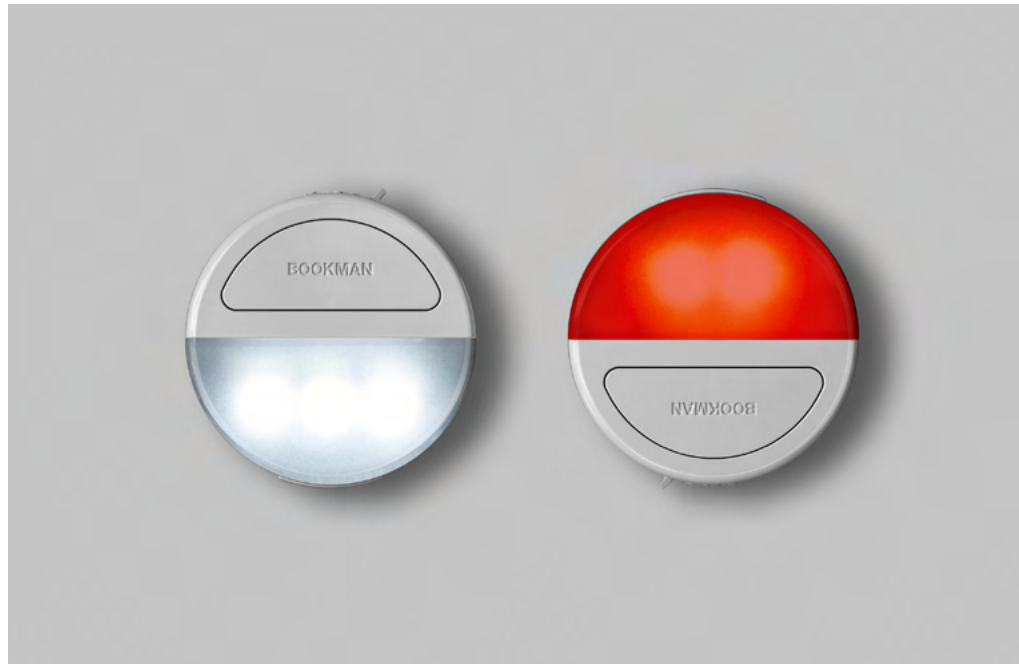

LIGHTS

Eclipse

Super bright wearable light clip

Powerful wearable light clip for visibility and safety in traffic during urban outdoor activities such as running, cycling, walking or other.

Clips on to any bag or garment. Switch between white light for front mount and red light for rear mount.

- Super bright
- Water resistant

- LEDs
- 3 × white LEDs
 - 2 × red LEDs

- Battery
- Lithium polymer 180mAh 3.7V

- Runtime
- 60 hours

- Charging time
- 1.5 hours from flat

- Package contents
- 1 × Eclipse
 - 1 × Micro USB cable

GRAY

BLACK

PINK

ON/OFF – PRESS AND HOLD 0.7S
CHANGE MODE – ONE CLICK

BATTERY INDICATOR

RUNNING

CYCLING

WALKING

Curve light easily attaches and detaches from the seat post of any bicycle thanks to its elastic silicone band. A single click turns it on or off, and a double click changes between the five modes of light available.