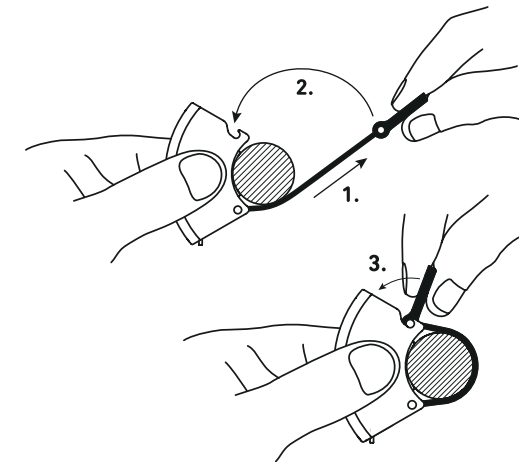

The design of the glass, which spills over the sides, ensures a wide range of light, not only in front of the cyclist but also reflects off to the sides. This results in a cyclist peace of mind that the light provides them with clear visibility of the roads as well as being visible to other travelers at 180 degrees around them.

The completely weather resistant light (IP-44) will show you the way through rain, hail or snow.

Fits handlebar diameters from 22 to 42 mm

Charging time
— 2.5 hours from flat

Battery
— 650 mAh

Package contents
— Curve Front Light
— Micro USB cable

Curve light easily attaches and detaches from the seat post of any bicycle thanks to its elastic silicone band. A single click turns it on or off, and a double click changes between the five modes of light available.