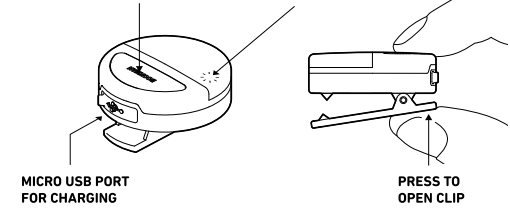

GRAY

BLACK

PINK

ON/OFF – PRESS AND HOLD 0.7S
CHANGE MODE – ONE CLICK

BATTERY INDICATOR

RUNNING

CYCLING

WALKING