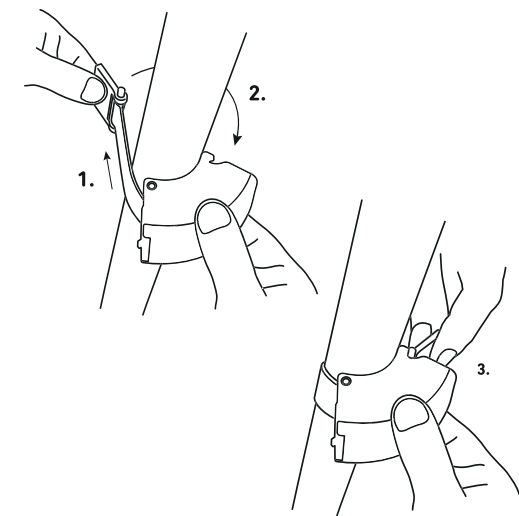

MODES	—		—		—
	STEADY 100%	FLASHING 100%	STEADY 30%	FLASHING 30%	PULSE 100%
LUMENS	37	37	15	15	37
RUNTIME	2.5H	12H	6.5H	32H	10H