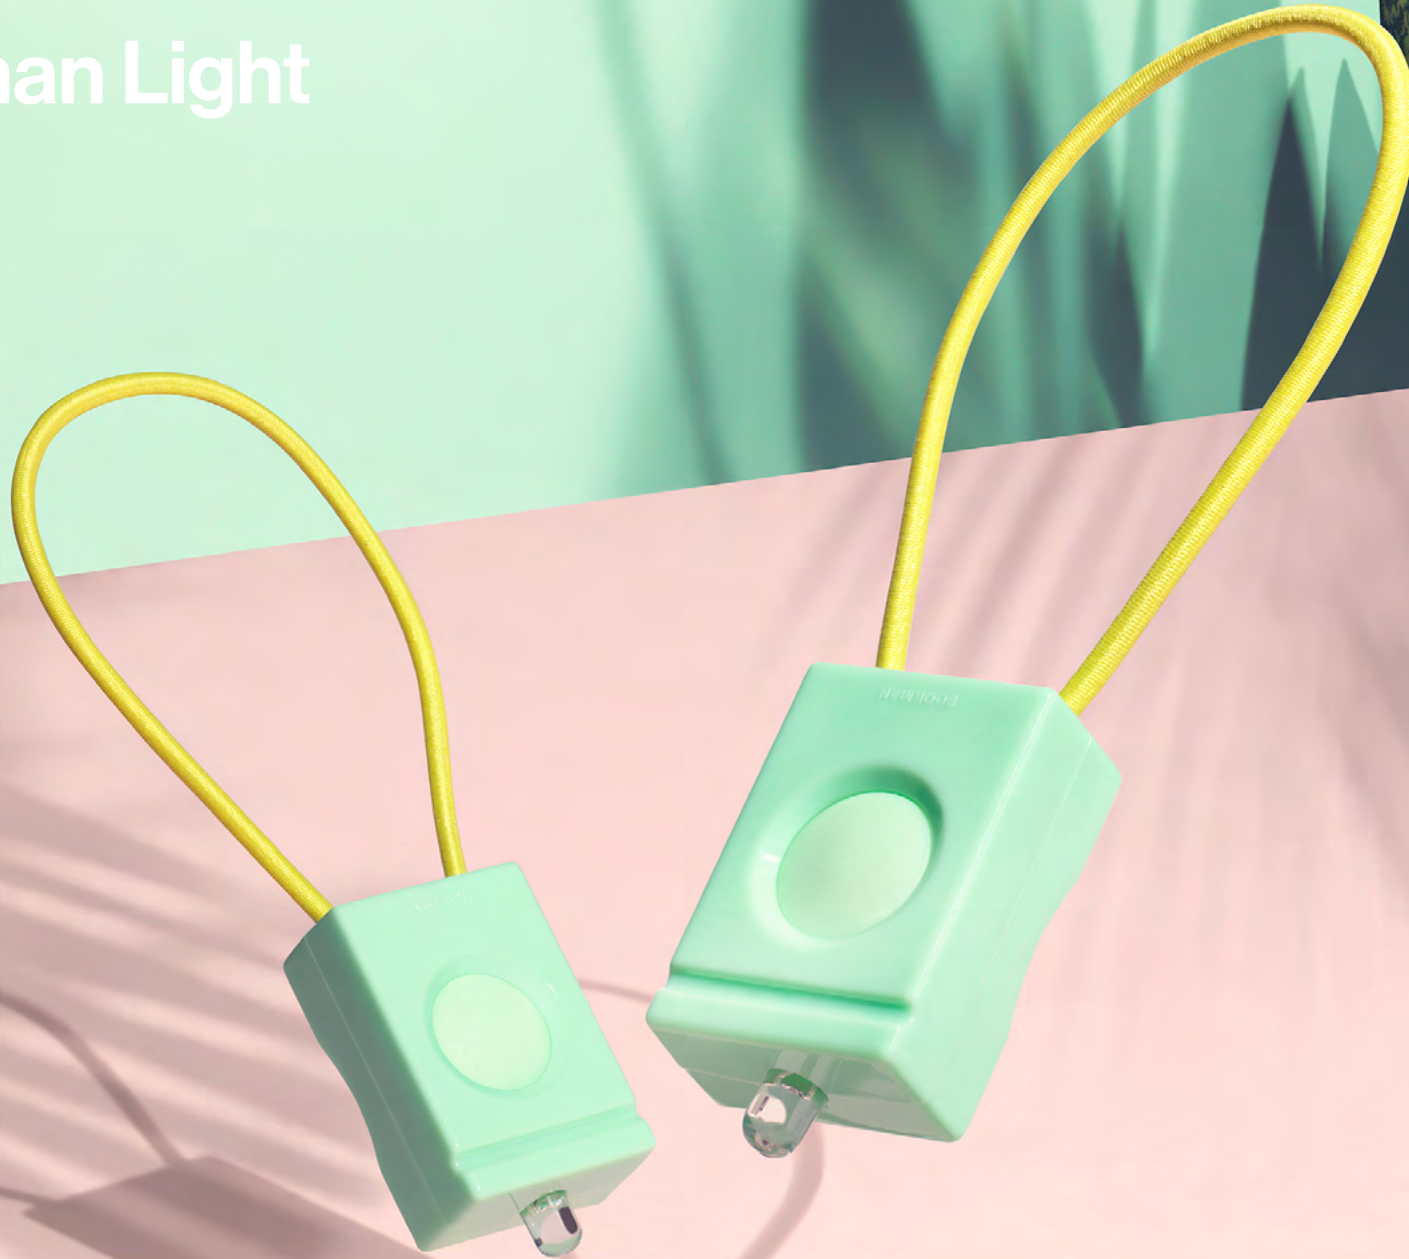

LIGHTS

Eclipse

Super bright wearable light clip

Powerful wearable light clip for visibility and safety in traffic during urban outdoor activities such as running, cycling, walking or other.

Clips on to any bag or garment. Switch between white light for front mount and red light for rear mount.

The USB Light is weather resistant and can be used all year round.

- Run time
- 5 hours (steady)
 - 25 hours (flashing)

- Visibility
- Over 500 meters

- Modes
- Steady
 - Flashing

- Contents
- 1 front light (white LED)
 - 1 rear light (red LED)
 - 1 USB/micro USB cable

BLACK

BLUE

GREEN

RED

YELLOW

WHITE

Bookman Light

Surprisingly bright safety light

Bookman Light is a slim, high quality bicycle light set – easy to mount and detach thanks to the elastic pull. It is surprisingly bright despite its size and has an oversized button that makes them easy to turn on and off, even with gloves.